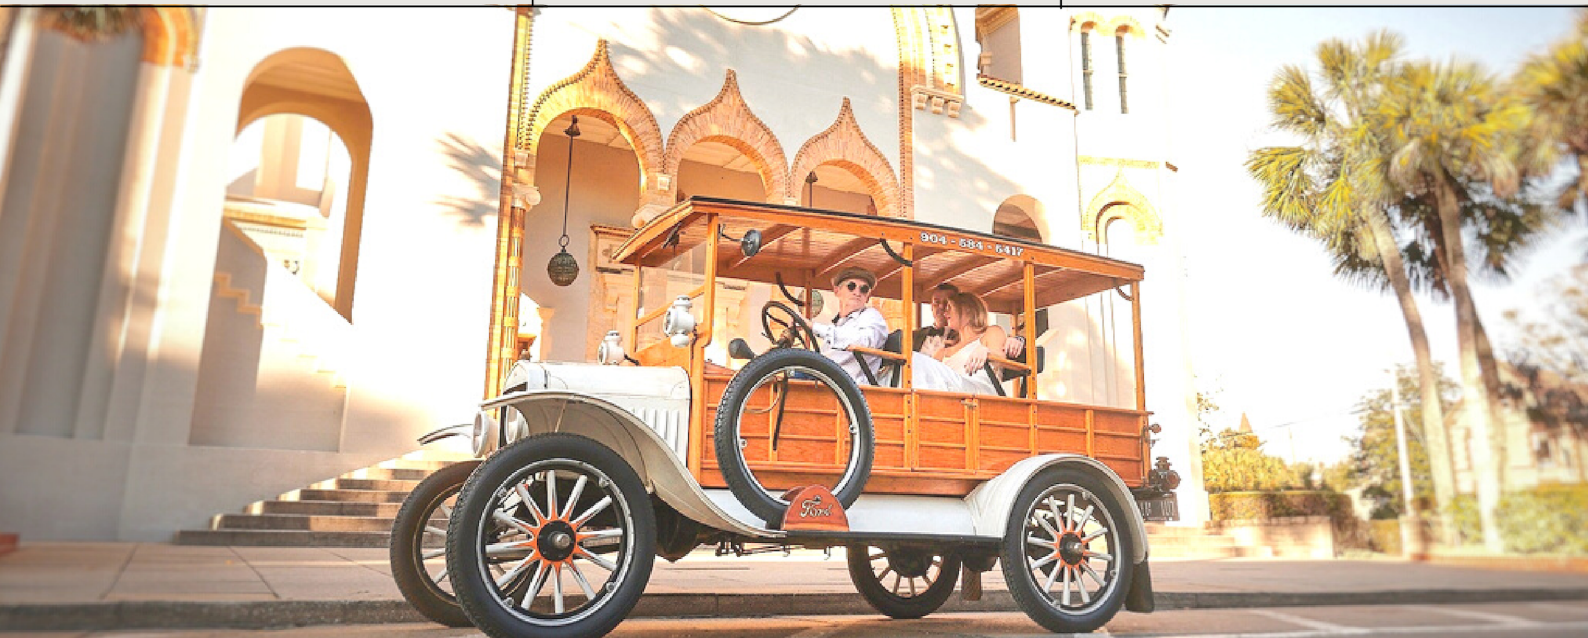

PASTIME TOURS

1923 MODEL T

Price List

0 - 30 miles

**$100 + 2
HOUR MINIMUM**

$150 PER HOUR

DOWNTOWN ST. AUGUSTINE &
WITHIN 30 MILES OF 11 A
AVILES ST., 32084.

31 - 50 miles

**$150 + 2.5
HOUR MINIMUM**

$150 PER HOUR

BETWEEN 31 & 50 MILES OF
11 A AVILES ST., 32084.

51 - 75 miles

**$200 + 3
HOUR MINIMUM**

$150 PER HOUR

BETWEEN 51 & 75 MILES OF
11 A AVILES ST., 32084.

TAILORED TO YOUR SPECIAL DAY

THESE PRICES ARE NOT EXCLUSIVE OF OTHER EVENT DURATIONS & LOCATIONS.
CONTACT US DIRECTLY TO INQUIRE ABOUT YOUR SPECIFIC NEEDS FOR YOUR EVENT.

WWW.PASTIMETOURS.COM - 904.584.5417
PASTIMETOURS@GMAIL.COM